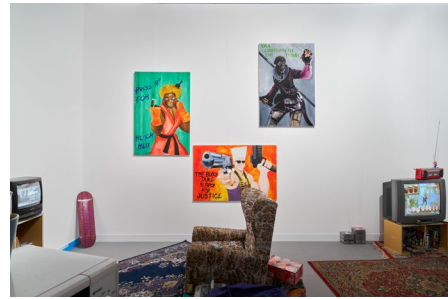

  Larry Achiampong, Foto / Photo: Reece Straw

Courtesy of the Artist and Copperfield, London

ZM_Choose-your-Player_13a

ZM_Choose-your-Player_13b

ZM_Choose-your-Player_13c

Larry Achiampong, Frieze London 2023

Installation

© Larry Achiampong, Foto / Photo: Reece Straw

Mit freundlicher Genehmigung des Künstlers und Copperfield, London. / Courtesy of the Artist and Copperfield, London.

ZM_Chose-your-Player_14

Larry Achiampong, Portrait