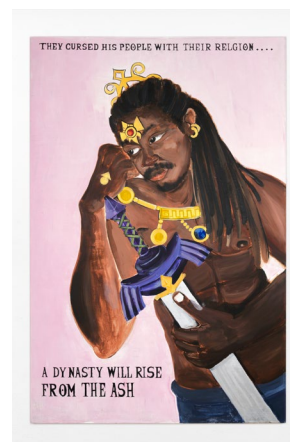

ZM_Choose-your-Player_11

LuYang, Portrait

Fotografie / Photography

  Foto / Photo: Wang Shenshen

ZM_Choose-your-Player_12

Larry Achiampong, *A Dynasty Will Rise from the Ash*,
2023

Acryl auf Holz / Acrylic on Panel

  Larry Achiampong, Foto / Photo: Reece Straw

Courtesy of the Artist and Copperfield, London

ZM_Choose-your-Player_13a

ZM_Choose-your-Player_13b

ZM_Choose-your-Player_13c

Larry Achiampong, Frieze London 2023